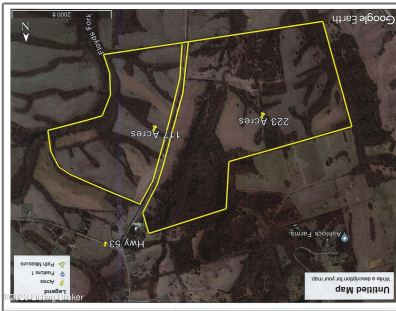

Land/lots For Sale

- 6000 Hanna Road, Crestwood, Kentucky 40014

Property Details

Address: **6000 Hanna Road,
Crestwood,
Kentucky 40014**

Price: **\$3,735,000**

Listing: **For Sale**

Subdivision Name: **NONE**

Property Type: **Land/lots**

List Price/Acre: **\$10,966**

List ID: **1632327**

Zoning: **Agriculture**

Area: **21-oldham County
S-171**

Lot Dimensions: **irregular**

Acres: **340.6**

Road Frontage: **6400**

Flood Plain: **NO**

Restrictions: **NO**

City Tax: **0**

Exterior/Interior Features

Property Sub Type KY: **Residential Land**

Dedicated Road: **Y**

Lot Access: **Paved Road,state
Highway**

County Tax: **0**